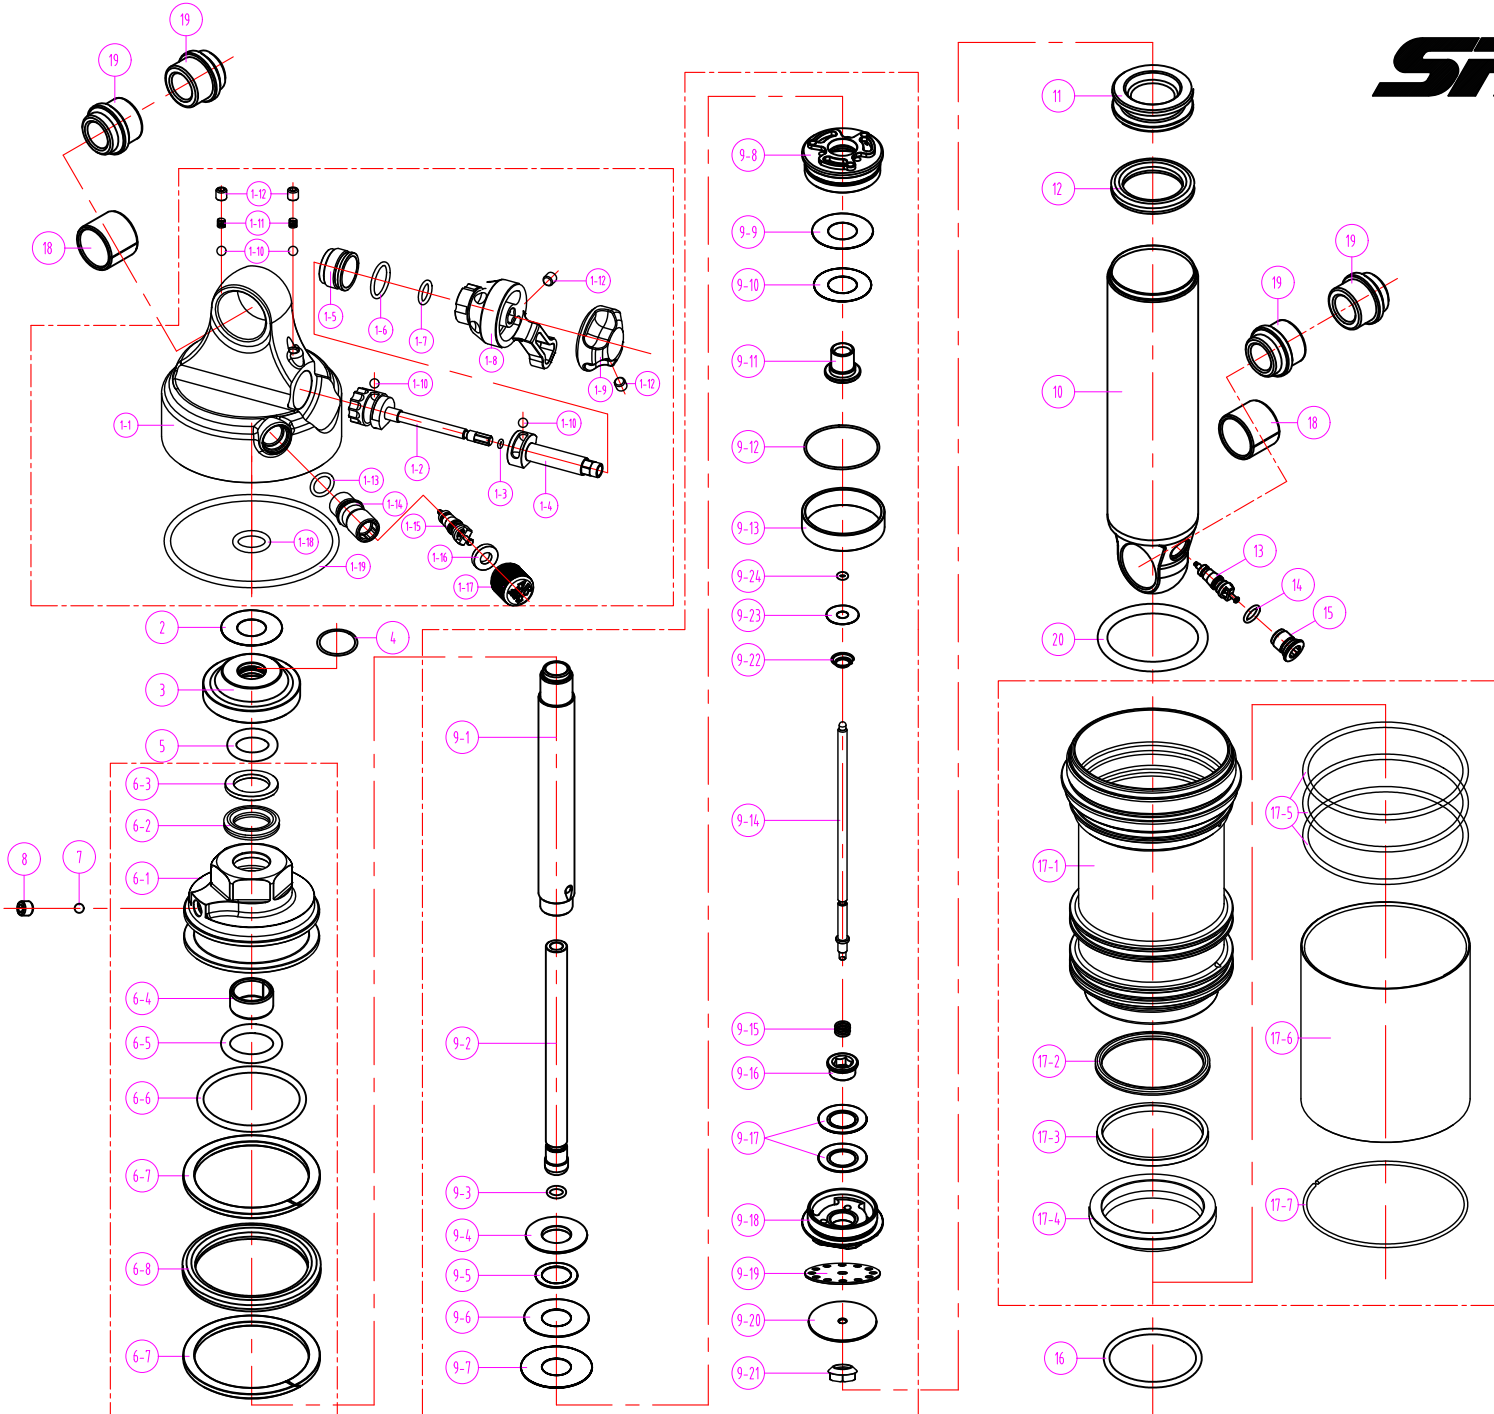

SR SUNTOUR

RS21-EDGE PLUS_2CR METRIC

Date	2020.09.16	Version	1
Amended			

NO.	DESCRIPTION	SR CODE	MATERIAL	75 250	170 2CR	65 160	55 150	45 140	35 130
20	O RING	FAA352	NBR	1	1	1	1	1	1
19	AL BUSHING	RAA073	AL6061	2	2	2	2	2	2
		RAA072	AL6061	2	2	2	2	2	2
18	DU	REE074	STEEL	2	2	2	2	2	2
		RBA307-35							1
17	CAS CYLINDER ASSEMBLY	RBA307-45							1
		RBA307-55					1		
		RBA307-65				1			
		RBA307-75			1				
16	O RING	RAA100	NBR	1	1	1	1	1	
15	AIR CAP	RAA102	AL6061	1	1	1	1	1	
14	O RING	FAA140	NBR	1	1	1	1	1	
13	AIR VALVE	FAA170		1	1	1	1	1	
12	X RING	RAA046	NBR	1	1	1	1	1	
11	FLOATING PISTON	REE066	AL6061	1	1	1	1	1	
10	MAIN BODY	RLB120-6	AL7050						1
		RLB120-5	AL7050						1
		RLB120-4	AL7050					1	
		RLB120-3	AL7050				1		
9	MAIN SPINDLE ASSEMBLY	RLB120-2	AL7050	1					
		RBA331-35-10							1
		RBA331-45-10							1
		RBA331-55-10					1		
8	SCREW	RBA331-65-10				1			
		RBA331-75-10			1				
7	STEEL BALL	DSO001	STEEL	1	1	1	1	1	
6	SUPPORT SET ASSEMBLY	RBA304		1	1	1	1	1	
5	O RING	RAA074	NBR	1	1	1	1	1	
4	O RING	RAA012	NBR	1	1	1	1	1	
3	TRAVEL SPACER	REE203	ABS	1	1	1	1	1	
2	WASHER	RSW097	STEEL	1	1	1	1	1	
1	TOP ASSEMBLY	RBA301-10		1	1	1	1	1	